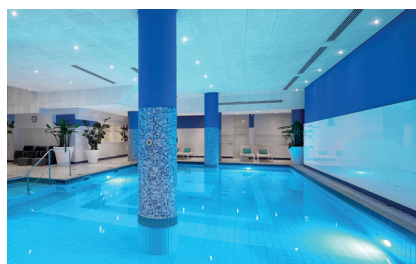

VAN DER VALK**** THEATERHOTEL ALMELO

Schouwburgplein 1 | 7607 AE Almelo
+31 (0) 546 80 30 00 | reserveringen@theaterhotel.nl
www.theaterhotel.nl

DISCOVER TWENTE The first-class 4-star Van der Valk Theaterhotel Almelo welcomes you in the scenic Twente region. The city of Almelo is about 25 km from the German border and only a 30-minute drive from Enschede. The hotel has a great lobby with a reception, 3 restaurants, a bar, a theater with over a 100 shows a year and several parking areas in close proximity to the hotel. The Fitness, indoor pool, sauna and steam bath invite to spend relaxing hours.

Almelo, located in the region of Twente, is a vibrant, old textile town. This is especially reflected in the cozy shopping streets and art galleries hidden in tiny alleys. Did you know that Almelo is a typical water city? There are scenic water routes that beg to be discovered by canoe or pedal.

Furthermore, Twente is famous for its lush green surroundings and is a perfect base for hiking, cycling or mountain biking. Or what about going horseback riding whilst exploring the area? In addition, surrounding towns and villages are definitely worth a visit. Think about Enschede, enter or the picturesque Vasse, Borne and Ootmarsum. Germany is also just a stone's throw away. In short: Almelo is a place of attraction that fuses nature and culture.