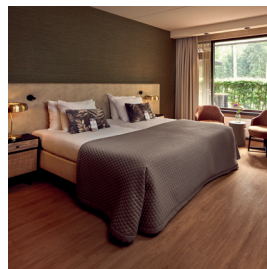

VAN DER VALK**** HOTEL ARNHEM

Amsterdamseweg 505 | 6816 VK Arnhem
+31 (0) 26 482 11 00 | info@arnhem.valk.com
www.hotelarnhem.nl

VAN DER VALK HOTEL ARNHEM is situated in a magnificent forested surrounding nearby the city centre of Arnhem and "National Park De Hoge Veluwe". With a wide range of facilities and things to do they are the perfect location for a short visit or a relaxing holiday.

The hotel has hundred completely furnished hotel rooms. The hotel rooms - including rooms for disabled people - all have a spacious renovated bathroom with bath and separate shower. In addition, all rooms are fitted with a safe, telephone and TV with feature film service and a balcony or patio.

Hotel guests can make use of the wellness facilities. The wellness is equipped with a sauna, a steam cabin, foot baths, a rain shower and deck chairs on which to make yourself comfortable and relax.