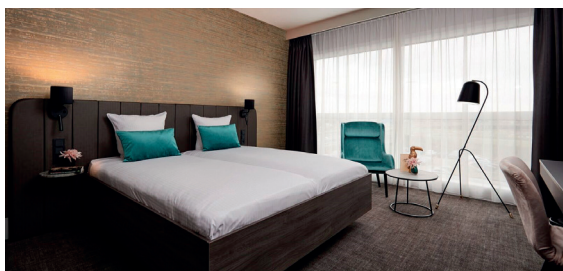

VAN DER VALK**** HOTEL BRUSSELS AIRPORT

Culliganlaan 4b | 1831 Diegem
+32 (0) 2 277 20 00 | E. info@brussels.valk.com
www.hotelbrusselsairport.com

THIS DESIGN HOTEL with a garden terrace is only 3 km from Brussels Airport and 15 minutes' drive from the city centre. Van der Valk includes a fitness centre, free WiFi and modern soundproof rooms with free softdrinks, tea facilities and water.

Flat-screen cable TV, a work desk and tea and coffee making facilities come as standard in the air-conditioned rooms at Van der Valk Hotel Brussels Airport. Van der Valk Brussels Airport is a 5-minute drive from the NATO Headquarters. The Atomium is 20 minutes away by car. Guests can make use of a free airport shuttle service at certain times. Restaurant Catharina serves a mix of traditional and modern international cuisine in an elegant yet casual setting. Each morning, guests can enjoy a fresh and diversified breakfast buffet.