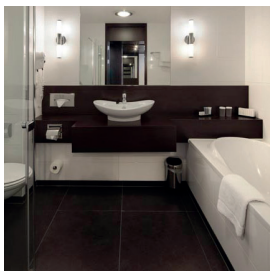

VAN DER VALK****
HOTEL SASSENHEIM
LEIDEN

Warmonderweg 8 | 2171 AH Sassenheim
+31 (0) 252 21 90 19 | info@sassenheim.valk.com
www.hotelsassenheim.nl

HOTEL SASSENHEIM-LEIDEN is an attractive 4-star hotel in the beautiful flower bulb region, centrally located between Amsterdam (20 min.) and the Hague (20 min.). The hotel is situated along the A44 highway, close to Keukenhof (15 min.), Schiphol Airport (12 min.), the historic city of Leiden (10 min.) and the beaches of Noordwijk and Katwijk (10 min.).

The hotel has 157 spacious guest rooms: 68 Comfort rooms, 79 Deluxe rooms, 3 Superior rooms and 7 luxury themed Suites. A Comfort room has 2 separate beds and a bathroom with bath and separate shower. An extra bed can be submitted upon request. The hotel has 3 restaurants. Discover our trendy and stylish à la carte restaurant Nest, our charming Live Cooking buffet restaurant, or enjoy our oriental food and sushi or surprising cocktails at OZZO Oriental Restobar. You can stay in shape at our fitness or unwind in the sauna. Are you feeling lucky? Why not try your luck in Jack's Casino, directly next to the hotel. Or discover the surroundings of our hotel and bring a visit to Keukenhof (open from end of March till mid-May), The Rijksmuseum, Van Gogh Museum, the historic city center of Leiden or the beautiful beaches of Noordwijk. Excellent accessibility and free parking for (touring)cars.