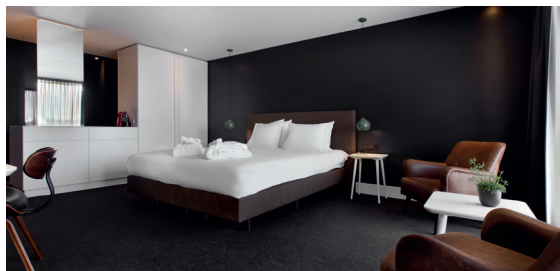

VAN DER VALK****
HOTEL SASSENHEIM
LEIDEN

Warmonderweg 8 | 2171 AH Sassenheim
+31 (0) 252 21 90 19 | info@sassenheim.valk.com
www.hotelsassenheim.nl

HOTEL SASSENHEIM-LEIDEN is an attractive 4-star hotel in the beautiful flower bulb region, centrally located between Amsterdam (20 min.) and the Hague (20 min.). The hotel is situated along the A44 highway, close to Keukenhof (15 min.), Schiphol Airport (12 min.), the historic city of Leiden (10 min.) and the beaches of Noordwijk and Katwijk (10 min.).

The hotel has 157 spacious guest rooms: 68 Comfort rooms, 79 Deluxe rooms, 3 Superior rooms and 7 luxury themed Suites. A Comfort room has 2 separate beds and a bathroom with bath and separate shower. An extra bed can be submitted upon request. The hotel has 3 restaurants. Discover our trendy and stylish à la carte restaurant Nest, our charming Live Cooking buffet restaurant, or enjoy our oriental food and sushi or surprising cocktails at OZZO Oriental Restobar. You can stay in shape at our fitness or unwind in the sauna. Are you feeling lucky? Why not try your luck in Jack's Casino, directly next to the hotel. Or discover the surroundings of our hotel and bring a visit to Keukenhof (open from end of March till mid-May), The Rijksmuseum, Van Gogh Museum, the historic city center of Leiden or the beautiful beaches of Noordwijk. Excellent accessibility and free parking for (touring)cars.